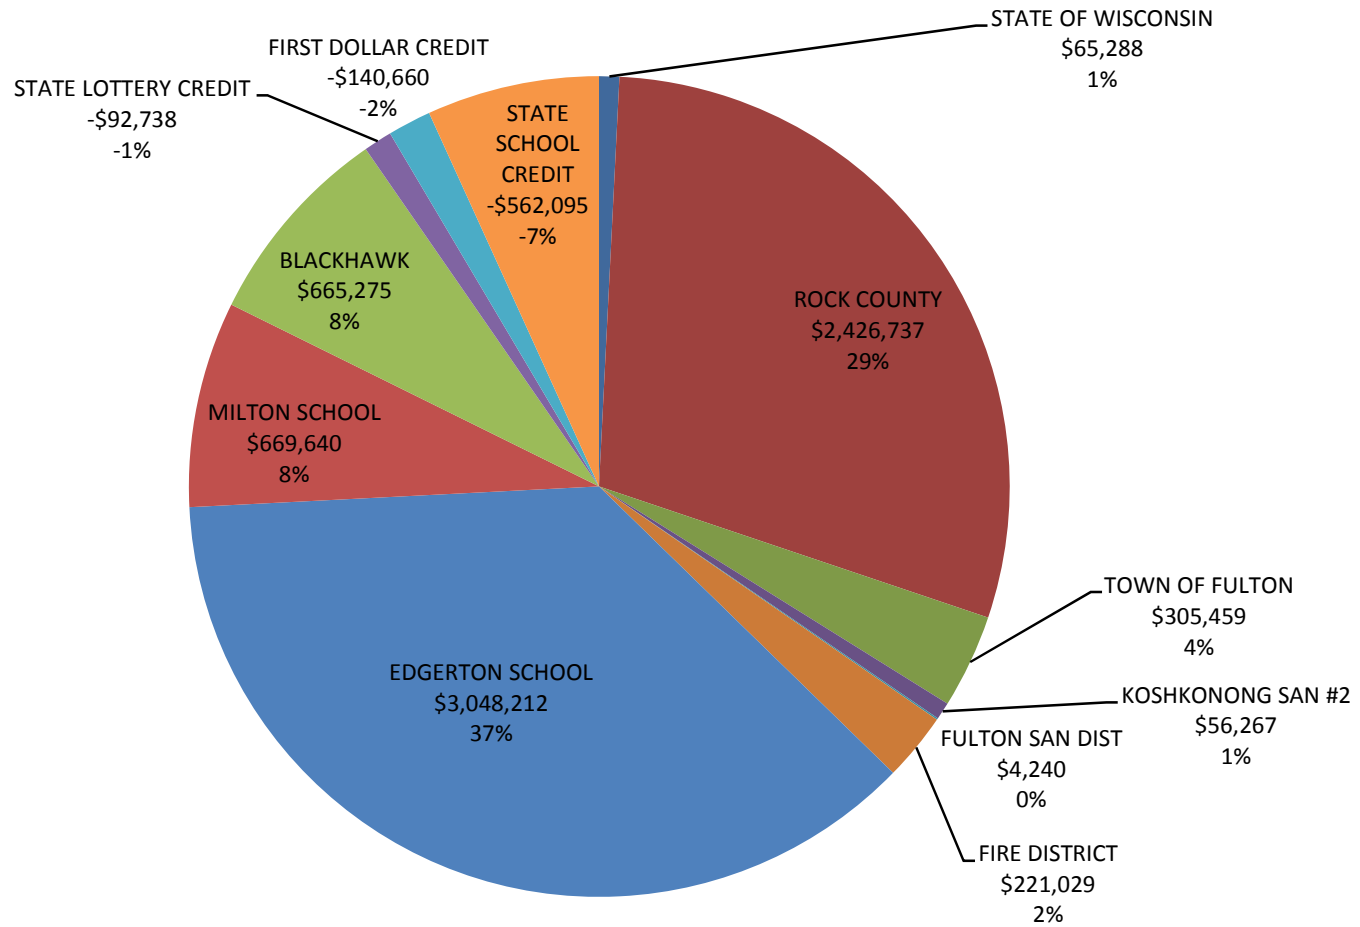

2010 Levy Town of Fulton

Total Levy - \$6,666,656

- STATE OF WISCONSIN
- ROCK COUNTY
- TOWN OF FULTON
- KOSHKONONG SAN #2
- FULTON SAN DIST
- FIRE DISTRICT
- EDGERTON SCHOOL
- MILTON SCHOOL
- BLACKHAWK
- STATE LOTTERY CREDIT
- FIRST DOLLAR CREDIT
- STATE SCHOOL CREDIT